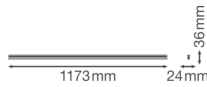

Specifications Ledvance LED Batten Linear Compact High Output 20W  
2000lm - 840 Cool White | 120cm

[View Product](#)

## Technical Information

|                             |                 |
|-----------------------------|-----------------|
| Technology                  | LED Integrated  |
| Replaces (Watt)             | 1x54            |
| Wattage                     | 20              |
| Voltage (V)                 | 220-240         |
| Dimmable                    | Not Dimmable    |
| Colour of Light             | White           |
| Colour Code                 | 840 Cool White  |
| Colour temperature (Kelvin) | 4000 Cool White |
| Colour Rendering (Ra)       | 80-89           |
| Light colour options        | Single Color    |
| Luminous Flux (Lumen)       | 2000            |
| Luminous Efficacy (lm/W)    | 100             |
| Power factor                | >0.50           |
| Including bulb              | Yes             |

## Dimensions

|             |      |
|-------------|------|
| Length (mm) | 1173 |
| Width (mm)  | 24   |
| Height (mm) | 36   |