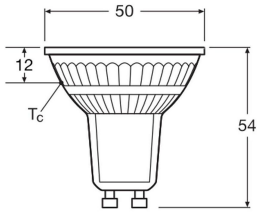

Specifications Ledvance LED Reflector GU10 PAR16 3.7W 350lm 36d - 830 Warm White | Replaces 35W

[View Product](#)

General Information

| | |
|--------------------------|---------------------------|
| SKU | 256890 |
| EAN | 4099854458040 |
| Brand | Ledvance |
| Manufacturer Name | LED PAR16 P 3.7W 830 GU10 |
| Full box quantity | 1 |
| Any Lamp all-in warranty | 4 Years |
| Energy efficiency class | E |
| Average Lifetime (h) | 15000 |

Technical Information

| | |
|-----------------------------|-----------------|
| Technology | LED |
| Product Type Category | GU10 LED |
| Replaces (Watt) | 35 |
| Voltage (V) | 220-240 |
| Wattage | 3.7 |
| Beam Angle (degree) | 36 |
| Dimmable | Not Dimmable |
| Cap / Base | GU10 |
| Colour Code | 830 Warm White |
| Colour temperature (Kelvin) | 3000 Warm White |

Lamp Information

| | |
|-------------|-------------|
| Bulb finish | Clear |
| Series | LED PAR16 P |

Dimensions

| | |
|---------------|-----------|
| Length (mm) | 54 |
| Diameter (mm) | 50 |
| Shape | Reflector |
| Exact shape | PAR16 |